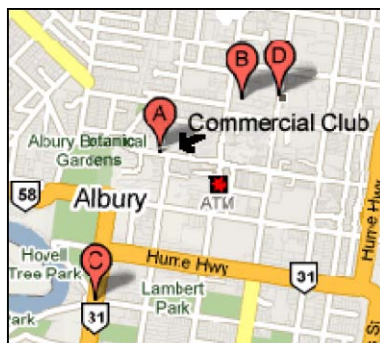

## A. Chifley Hotel

**Address: Cnr Dean St & Elizabeth St**

**Phone: 02 6021 5366**

\$123.00 Room Only (Single)  
\$134.00 Bed & Breakfast (Single)  
\$149.00 Bed & Breakfast (Double)

## B. Quest Apartment Albury

**Address: 550 Kiewa St**

**Phone: 02 6058 0900**

Angus Australia  
National Conference  
27<sup>th</sup> April 2010

**One central location. Three great offerings.**

Quest Albury is the perfect relaxation destination in Albury, for business and leisure accommodation, boasting Albury's newest restaurant and bar Q Manhattans. To complete the picture Quest Albury also features its very own endota spa, where you can experience the best in massages, facials and body treatments. One great destination, three perfect ways to relax.

## C. Country Comfort Hovell Tree

**Address: Cnr Hovell St & Wodonga Place**

**Phone: 02 6042 3900**

\$128 Premier Queen  
Other room rates upon request

## D. Quality Hotel on Olive

**Address: 579 Olive St**

**Phone: 02 6021 6100**

\$135 Deluxe Suite Single/Double  
\$145 King Suite – Single/Double/Twin

\$15 Continental Breakfast per person per day  
\$19 Full Cooked Breakfast per person per day